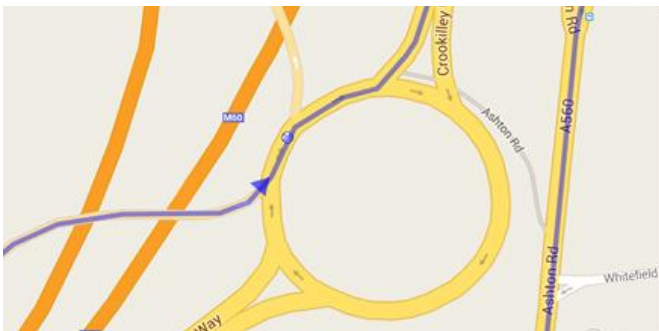

Our Address:

250 Stockport Road West
Stockport
Cheshire
SK6 2AN

Telephone: 0161 49 48 48 5

Driving Directions Eastbound on M60

1. Head east on M60 toward Exit 27, At junction 25, take the A560 exit to Bredbury

2. At the roundabout, take the 2nd exit onto Crookilley Way/A560

3. At the roundabout, take the 2nd exit onto Ashton Rd/A560

4. Turn left onto Stockport Rd W/A560

5. Destination will be on the left