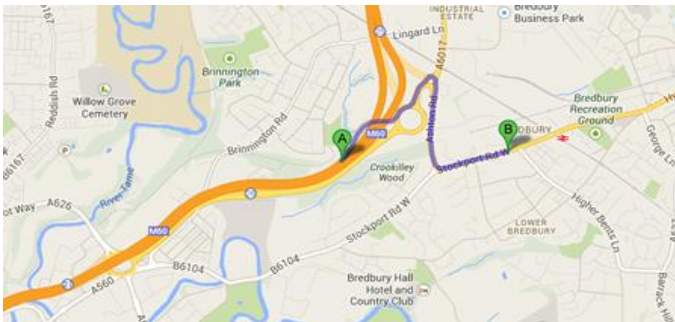

Our Address:

250 Stockport Road West
Stockport
Cheshire
SK6 2AN

Telephone: 0161 49 48 48 5

Driving Directions Eastbound on M60

1. Head east on M60 toward Exit 27, At junction 25, take the A560 exit to Bredbury

2. At the roundabout, take the 2nd exit onto Crookilley Way/A560

3. At the roundabout, take the 2nd exit onto Ashton Rd/A560

4. Turn left onto Stockport Rd W/A560

5. Destination will be on the left