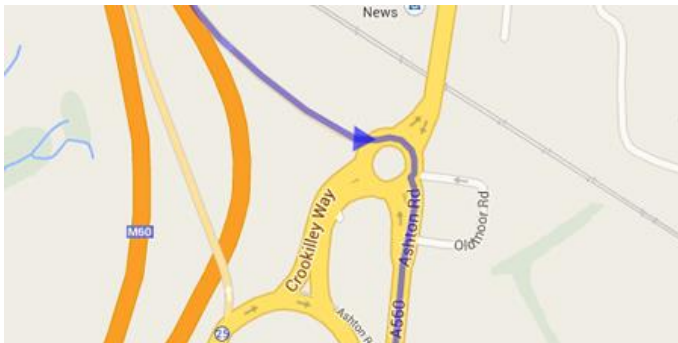

Our Address:

250 Stockport Road West
Stockport
Cheshire
SK6 2AN

Telephone: 0161 49 48 48 5

Driving Directions Heading South on M60

1. Head south on M60 toward Exit 25, At junction 25, take the A560 exit to Bredbury

2. At the roundabout, take the 2nd exit onto Ashton Rd/A560

3. Turn left onto Stockport Rd W/A560

4. Destination will be on the left