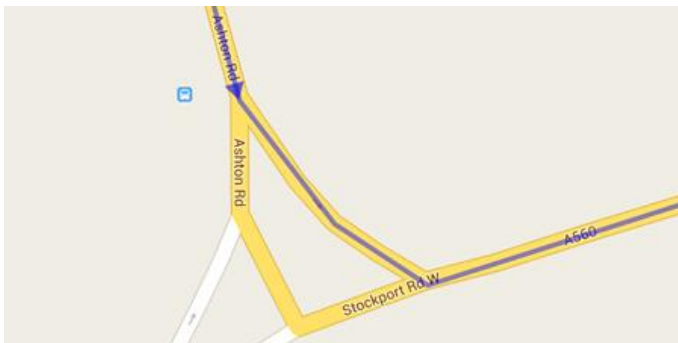

Our Address:

250 Stockport Road West
Stockport
Cheshire
SK6 2AN

Telephone: 0161 49 48 48 5

Driving Directions Heading South on M60

1. Head south on M60 toward Exit 25, At junction 25, take the A560 exit to Bredbury

2. At the roundabout, take the 2nd exit onto Ashton Rd/A560

3. Turn left onto Stockport Rd W/A560

4. Destination will be on the left